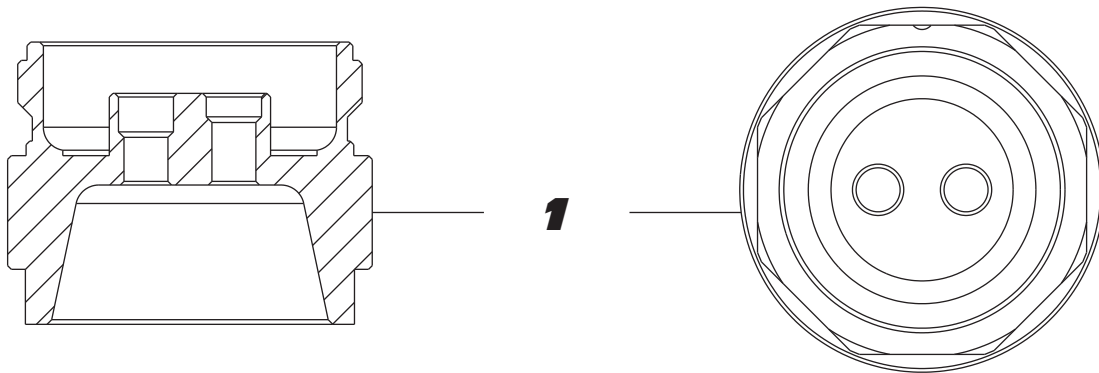

1118 - F T C

YOSHIMURA FORK TUBE CAP

Part List:

NO.	DESCRIPTION	QTY	PART #
1	Yoshimura Suzuki GSXR1000/Kawasaki ZX6R/ZX10R Fork Tube Cap	2	1118-FTC-B
2	Yoshimura Sticker	2	17020C

Torque Specifications:

Fork Cap Torque Specification: 21 lb-ft (29 Nm)